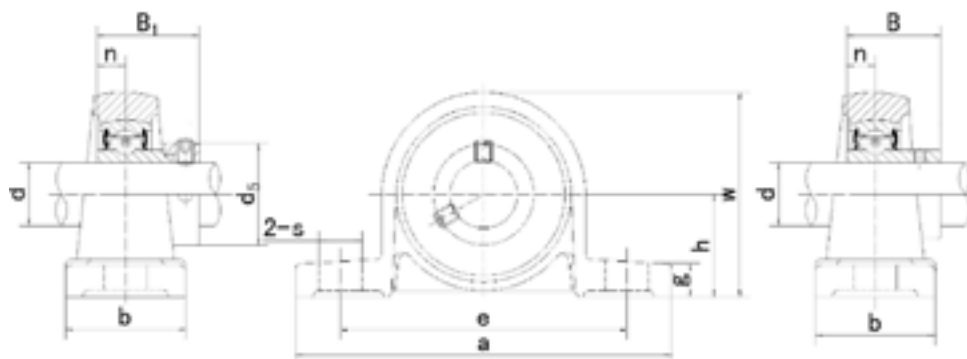

## UP000 Silver Series

Part No.	Dimensions (mm)										Weight (g)	Bolt Size	Bearing No.	Housing No.
	d	h	a	e	b	s	g	w	B/Bi	n				
UP000	10	18	67	53	16	7	6	35	14	4	70	M6	U000	P000
UP001	12	19	71	56	16	7	6	38	14.5	4	90	M6	U001	P001
UP002	15	22	80	63	16	7	7	43	16.5	4.5	130	M6	U002	P002
UP003	17	24	85	67	18	7	7	47	17.5	5	160	M6	U003	P003
UP004	20	28	100	80	20	9	9	55	21	6	230	M8	U004	P004
UP005	25	32	112	90	20	10	10	62	22.5	6.5	290	M8	U005	P005
UP006	30	36	132	106	26	13	11	70	24.5	6.5	450	M10	U006	P006
UP000ER	10	18	67	53	16	7	6	35	17.5	4	80	M6	U000ER	P000

## UP000ER Silver Series

Part No.	Dimensions (mm)										Weight (g)	Bolt Size	Bearing No.	Housing No.
	d	h	a	e	b	s	g	w	B/Bi	n				
UP001ER	12	19	71	56	16	7	6	38	17.5	4	90	M6	U001ER	P001
UP002ER	15	22	80	63	16	7	7	43	18.5	4.5	130	M6	U002ER	P002
UP003ER	17	24	85	67	18	7	7	47	20.5	5	160	M6	U003ER	P003
UP004ER	20	28	100	80	20	9	9	55	24.4	6	230	M8	U004ER	P004
UP005ER	25	32	112	90	20	10	10	62	25.5	6.5	290	M8	U005ER	P005
UP006ER	30	36	132	106	26	13	11	70	26.5	6.5	450	M10	U006ER	P006