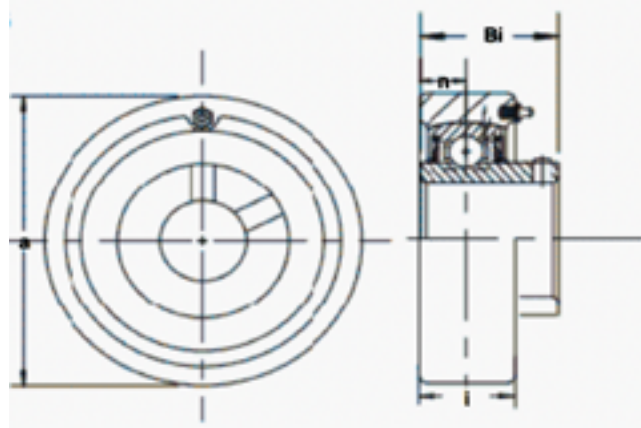

### Round Cartridge Housing

Part No.	Dimensions (mm)			
	a	i	Bi	n
C204	72	20	31	12.7
C205	80	22	34	14.3
C206	85	27	38.1	15.9
C207	90	28	42.9	17.5
C208	100	30	49.2	19
C209	110	31	40.2	19
C210	120	33	51.6	19
C211	125	35	55.6	22.2
C212	130	38	65.1	25.4
C213	140	40	65.1	25.4