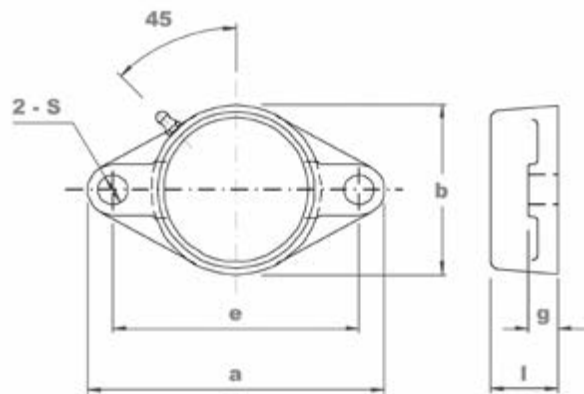

P000 Silver Series (Extra Light Duty)

2-Bolt Pillow Block Housing

Part No.	Dimensions (mm)								N.W. (kg)
	d	h	L	e	B	v	u	g	
P000	10	18	67	53	16	7	7	6	0.035
P001	12	19	71	56	16	7	7	6	0.038
P002	15	22	80	63	16	7	7	7	0.043
P003	17	24	85	67	18	7	7	7	0.047
P004	20	28	100	80	20	10	10	9	0.055
P005	25	32	112	90	20	10	10	10	0.062
P006	30	36	132	106	26	13	13	11	0.070

FL000 Silver Series (Extra Light Duty)

2-Bolt Oval Flanged Housing

Part No.	Dimensions (mm)								N.W. (kg)
	d	a	e	g	l	s	b	g	
FL000	10	60	45	5.5	11.5	7	36	37	0.035
FL001	12	63	48	5.5	11.5	7	38	46	0.038
FL002	15	67	53	6.5	13	7	42	54	0.043
FL003	17	71	56	7	14	7	46	60	0.047
FL004	20	90	71	8	16	10	55	103	0.055
FL005	25	95	75	8	16	10	60	113	0.062
FL006	30	112	85	9	18	13	70	176	0.070