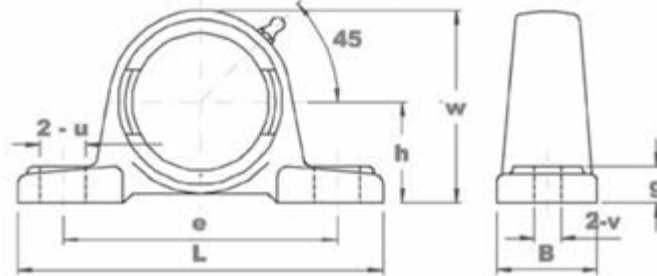

P000 Silver Series (Extra Light Duty)

2-Bolt Pillow Block Housing

Part No.	Dimensions (mm)								N.W. (kg)
	d	h	L	e	B	v	u	g	
P000	10	18	67	53	16	7	7	6	0.035
P001	12	19	71	56	16	7	7	6	0.038
P002	15	22	80	63	16	7	7	7	0.043
P003	17	24	85	67	18	7	7	7	0.047
P004	20	28	100	80	20	10	10	9	0.055
P005	25	32	112	90	20	10	10	10	0.062
P006	30	36	132	106	26	13	13	11	0.070

FL000 Silver Series (Extra Light Duty)

2-Bolt Oval Flanged Housing

Part No.	Dimensions (mm)								N.W. (kg)
	d	a	e	g	l	s	b	g	
FL000	10	60	45	5.5	11.5	7	36	37	0.035
FL001	12	63	48	5.5	11.5	7	38	46	0.038
FL002	15	67	53	6.5	13	7	42	54	0.043
FL003	17	71	56	7	14	7	46	60	0.047
FL004	20	90	71	8	16	10	55	103	0.055
FL005	25	95	75	8	16	10	60	113	0.062
FL006	30	112	85	9	18	13	70	176	0.070