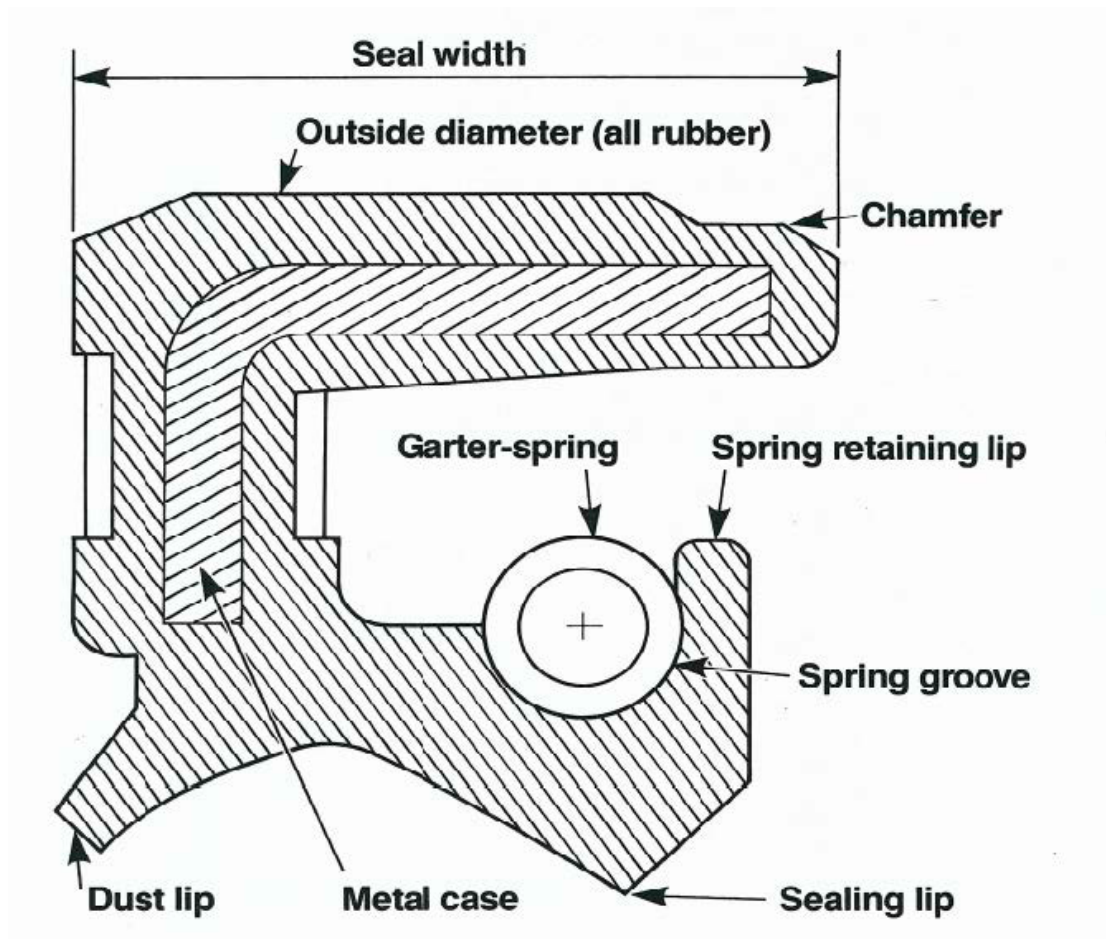

TC Oil Seal Design

Finer Power Transmissions stock a large range of Nitrile/Natural Buna Rubber (NBR & Viton) oil seals. These are the most commonly used seals and have excellent resistance to the swelling effects of petroleum oils with a working temperature between -40°C and $+120^{\circ}\text{C}$. Standard Spring is carbon steel in a regular TC seal.